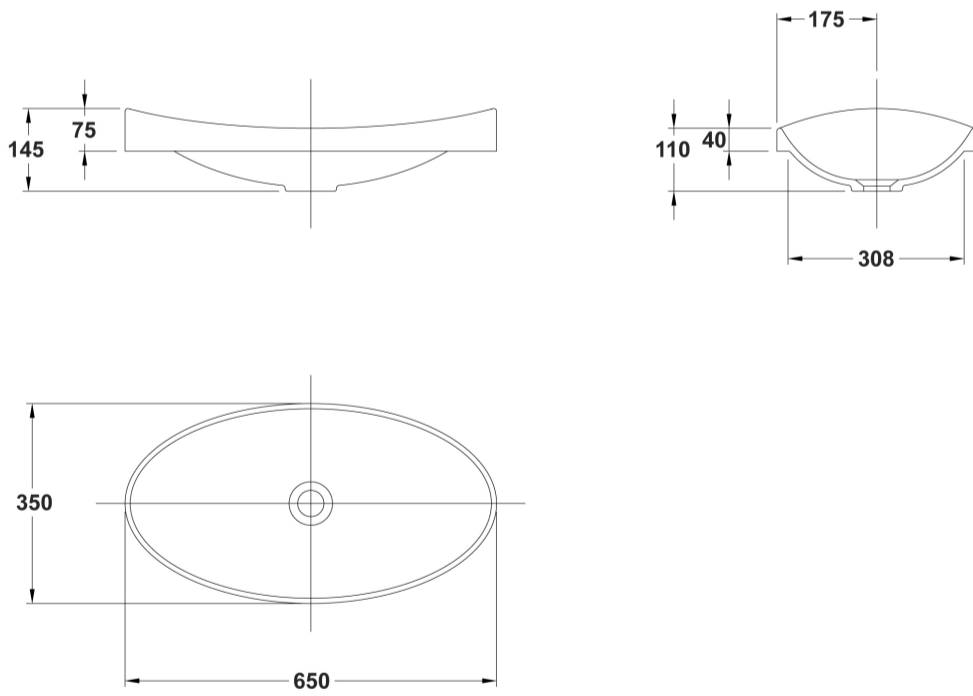

| Ref | Product/Set | Measurements | €/u |
|--------------|-----------------------|--------------|-----|
| <u>33050</u> | Countertop Wash-basin | 65 x 35 cm | |
| | Options | | |
| <u>33040</u> | Countertop Wash-basin | 90 x 40 cm | |

PRODUCT INFORMATION

Features

Countertop Wash-basin 65 x 35 cm. / 7,6 Kg./ 7 units pallet. Template 32 x 53 cm. Compatible with Klea furniture.

Useful information

Different sizes and styles with straight or curved lines. Whether you prefer a sensual style or a minimalist option. The choice of the Wash-basin is one of the keys to establish the style you wish to attain. Express your personality through any of these pieces, which will give your bathroom an elegant and modern touch.

COMPLEMENTS

SUGGESTIONS

SETTING

TECHNICAL DRAWINGS

2D

-  259.69 KB  Countertop wash-basin 65x35 cm. - Técnico (.AI)
-  75.46 KB  Countertop wash-basin 65x35 cm. - Técnico (.DWG)
-  258.6 KB  Countertop wash-basin 65x35 cm. - Técnico (.DXF)
-  270.27 KB  Countertop wash-basin 65x35 cm. - Técnico (.PDF)

3D

-  501.84 KB  Countertop wash-basin 65x35 cm. - 3D (.DWG)

bimobject

-  ArchiCAD 
-  Revit 