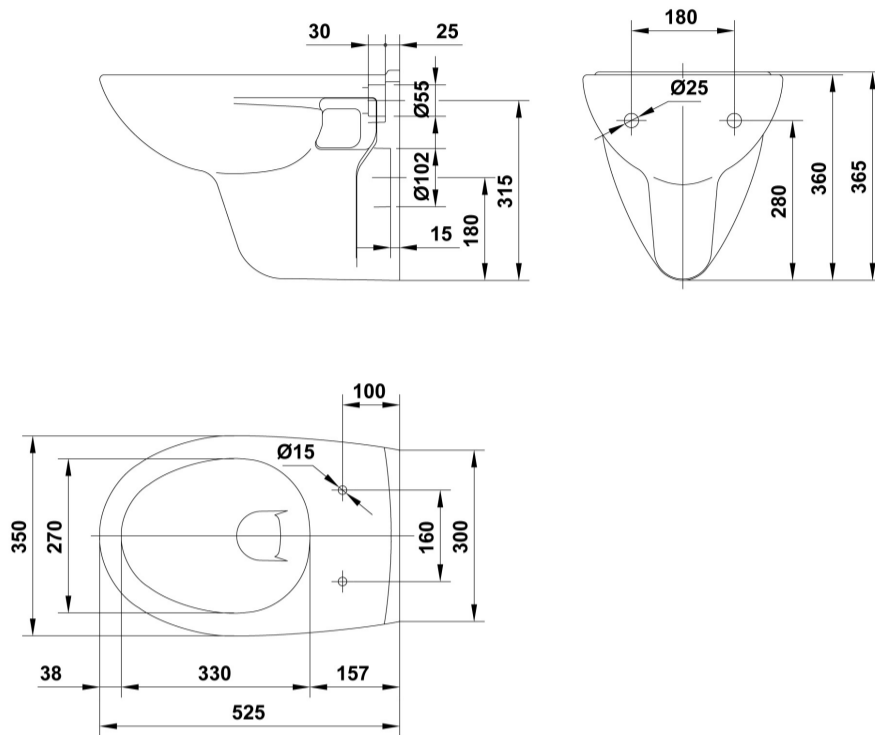

REF 18172

COLOURS/FINISHES

01
White

ARTICLES

Ref	Product/Set	Measurements €/u
	Wall hung WC Pan for high cistern, built-in cistern or flushometer	
18172	Wall hung WC pan horizontal outlet. Wall support frame option available	52,5 x 35 cm
51370	Fixed seat	
Options		
51370	Fixed seat	
51379	Soft closing seat	
Components/Installation		
55400	Pro WC System. WC pan support frame for dual-flush adjustable to 6/3 litres, 4,5/3 litres and 4/2 litres cistern.	
5536569	Dual push-button PL3 Chrome gloss	

SUGGESTIONS

PRODUCT INFORMATION

Features

WC pan 52,5 x 35 cm. horizontal outlet. / 16 kg. / 24 units pallet. Wall support frame option available.

Guarantee

Gala products are guaranteed against any manufacturing defects, from the date of purchase of the product, only if the installation has been carried out in accordance with Gala's installation instructions and, applying the current legislation on electrical and sanitary appliances, by authorised staff. The guarantee period for vitreous china is of 5 years.

SETTING

Downloads

2D

-  85.69 KB [↓ Wall hung WC pan 52,5x35 cm. - Técnico \(.AI\)](#)
-  63.26 KB [↓ Wall hung WC pan 52,5x35 cm. - Técnico \(.DWG\)](#)
-  449.36 KB [↓ Wall hung WC pan 52,5x35 cm. - Técnico \(.DXF\)](#)
-  99.29 KB [↓ Wall hung WC pan 52,5x35 cm. - Técnico \(.PDF\)](#)
-  28.23 KB [↓ Wall hung WC pan 52,5x35 cm. - Alzado \(.DWG\)](#)
-  38.17 KB [↓ Wall hung WC pan 52,5x35 cm. - Alzado \(.DXF\)](#)
-  34.08 KB [↓ Wall hung WC pan 52,5x35 cm. - Lateral \(.DWG\)](#)
-  50 KB [↓ Wall hung WC pan 52,5x35 cm. - Lateral \(.DXF\)](#)
-  29.31 KB [↓ Wall hung WC pan 52,5x35 cm. - Planta \(.DWG\)](#)
-  21.87 KB [↓ Wall hung WC pan 52,5x35 cm. - Planta \(.DXF\)](#)

3D

-  1.68 MB [↓ Wall hung WC pan 52,5x35 cm. - 3D \(.DWG\)](#)
-  4.27 MB [↓ Wall hung WC pan 52,5x35 cm. - 3D \(.DXF\)](#)

bimobject

-  ArchiCAD [↓](#)
-  Revit [↓](#)